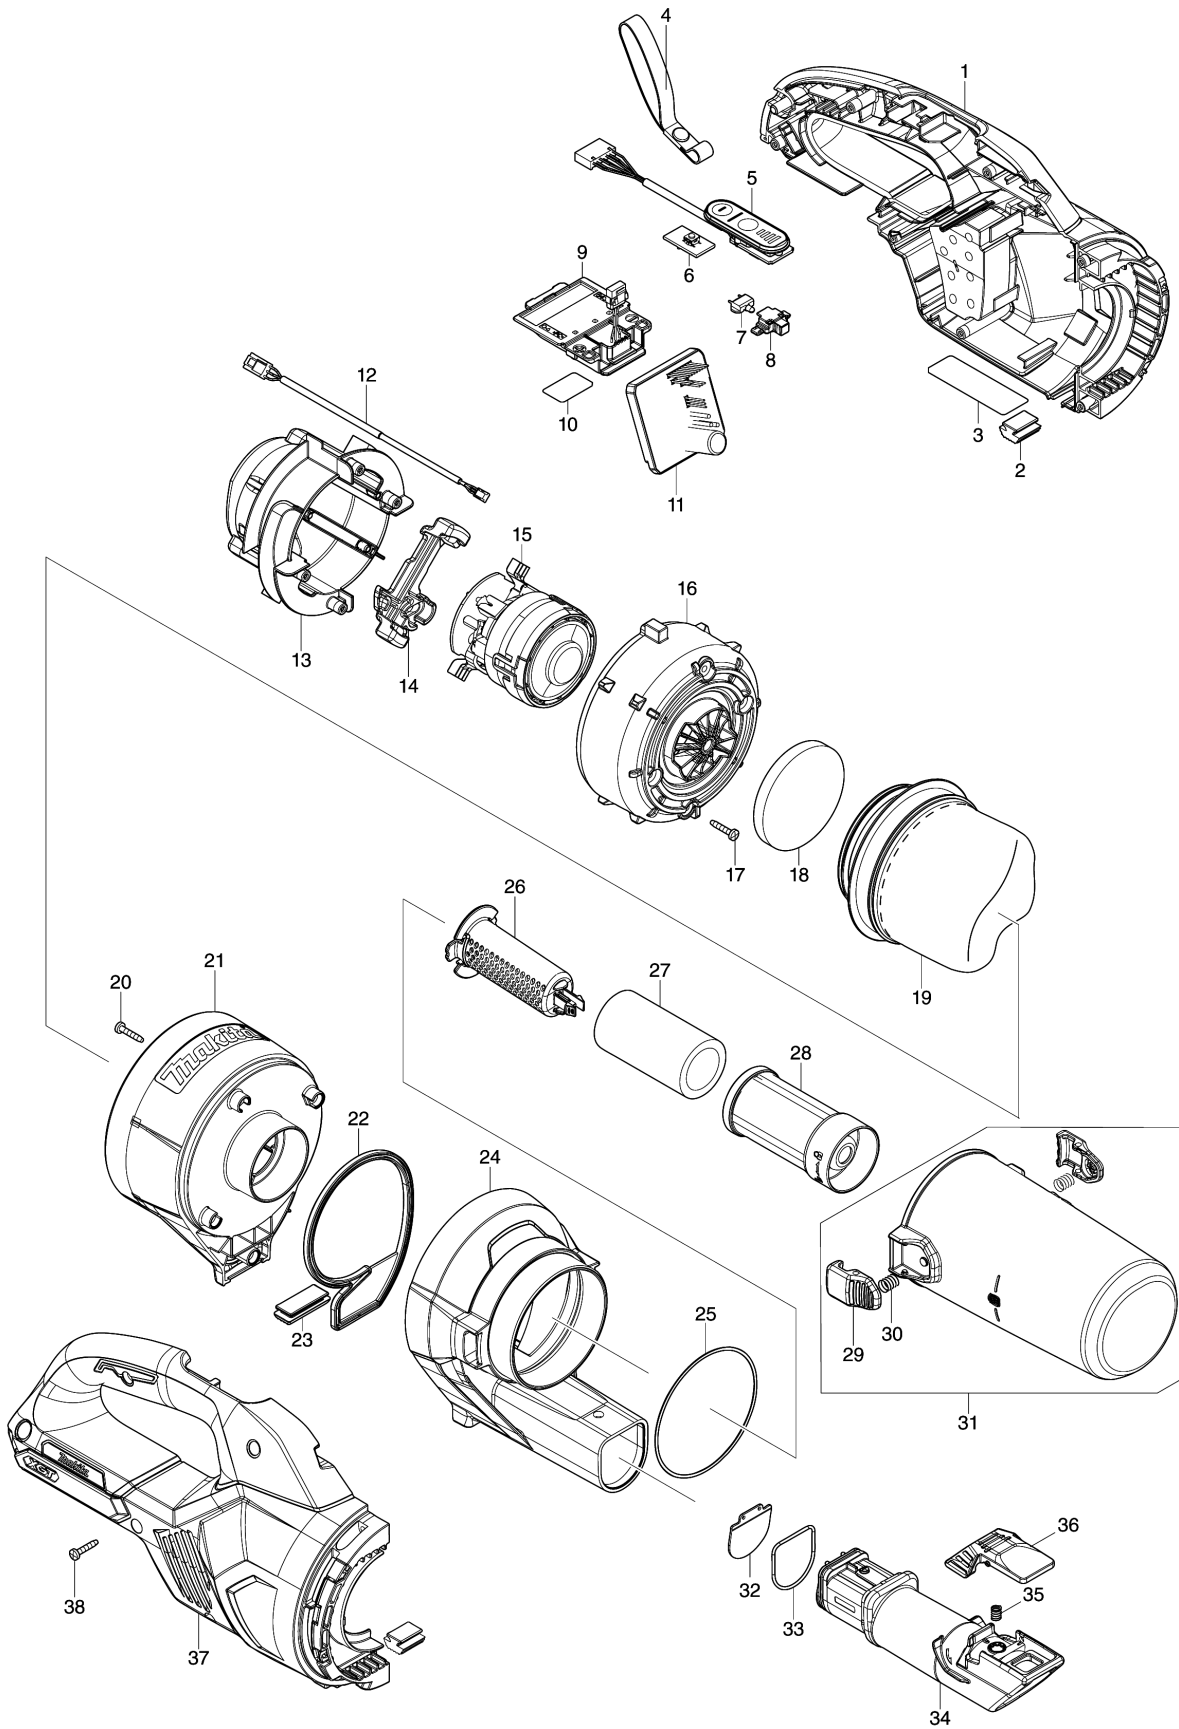

Model No.CL003G CORDLESS CLEANER